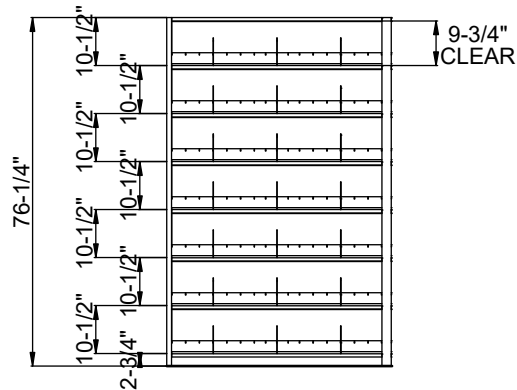

\* All Shelving Should Allow For 1/4" Growth Tolerance

**Paper Storage Linear Filing Inches \***

Quik-Lok Shelving	1,204"	\$3.35
-------------------	--------	--------

**System Weight Summary**

Total Media Weight	*(Estimated On Fully Loaded Paper Storage Above)	2769.2 lbs
Total Equipment Weight	(Actual)	559.79 lbs
Total System Weight		3328.99 lbs

**AURORA 4-POST SHELVING FEATURES:**

- Shelves Adjustable in 1-1/2" Increments
  - 12" Deep Shelves
  - 7 Openings Per Section
  - 3 Dividers Per Shelf Included
  - Open Back Design
- Finish:
- Eco-Friendly Gloss-Tek
  - 28 Standard Colors Available
  - Plus 3 Metallic Finishes Available at Upcharge

Typicals-Freestanding Shelving (3' x 15')  
76.25"H-Letter Size Application

\* Designed For A 9' Ceiling Allowing 18" For Sprinkler Clearance  
\*\* List Price Applies To Exact Specifications And Layout Shown