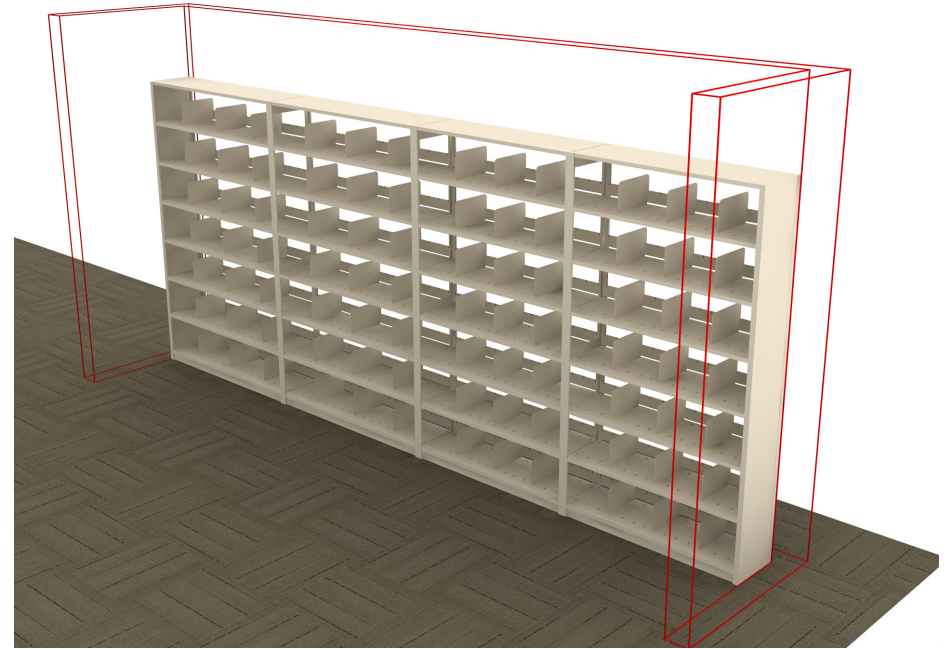

\* All Shelving Should Allow For 1/4" Growth Tolerance

**Paper Storage Linear Filing Inches \***

Quik-Lok Shelving	1,204"	\$3.35
-------------------	--------	--------

**System Weight Summary**

Total Media Weight	*(Estimated On Fully Loaded Paper Storage Above)	2769.2 lbs
Total Equipment Weight	(Actual)	559.79 lbs
Total System Weight		3328.99 lbs

**AURORA 4-POST SHELVING FEATURES:**

- Shelves Adjustable in 1-1/2" Increments
  - 12" Deep Shelves
  - 7 Openings Per Section
  - 3 Dividers Per Shelf Included
  - Open Back Design
- Finish:
- Eco-Friendly Gloss-Tek
  - 28 Standard Colors Available
  - Plus 3 Metallic Finishes Available at Upcharge

Typicals-Freestanding Shelving (3' x 15')  
76.25"H-Letter Size Application

\* Designed For A 9' Ceiling Allowing 18" For Sprinkler Clearance  
\*\* List Price Applies To Exact Specifications And Layout Shown