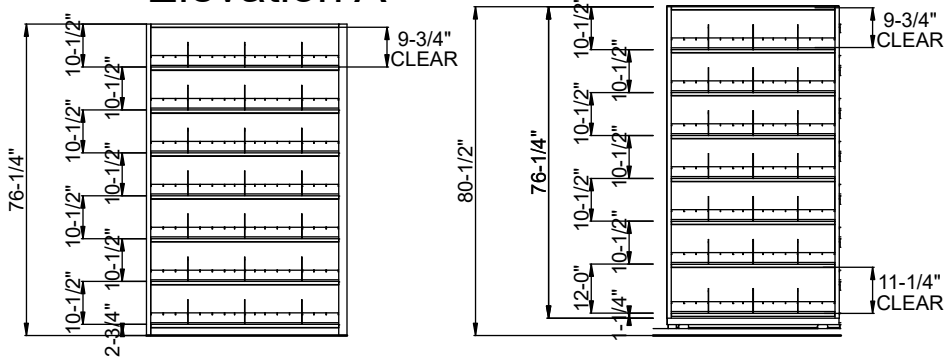

Elevation A

Elevation B

Paper Storage Linear Filing Inches *		
Quik-Lok Shelving	2,002"	\$6.43

System Weight Summary		
Total Media Weight	*(Estimated On Fully Loaded Paper Storage Above)	5605.6 lbs
Total Equipment Weight	(Actual)	1360.49 lbs
Total System Weight		6966.09 lbs

AURORA SIDE-TO-SIDE FEATURES:

- Starter Base includes Deck & Overhead Anti-tip
- Adder Base includes Deck, Overhead Anti-tip & Carriage

AURORA 4-POST SHELVING FEATURES:

- Shelves Adjustable in 1-1/2" Increments
- 15" Deep Shelves
- 7 Openings Per Section
- 3 Dividers Per Shelf Included

Finish:

- Eco-Friendly Gloss-Tek
- 28 Standard Colors Available
- Plus 3 Metallic Finishes Available at Upcharge

Typicals-Side To Side (3' x 15')
76.25"H-Legal Size Application

* Designed For A 9' Ceiling Allowing 18" For Sprinkler Clearance
** List Price Applies To Exact Specifications And Layout Shown