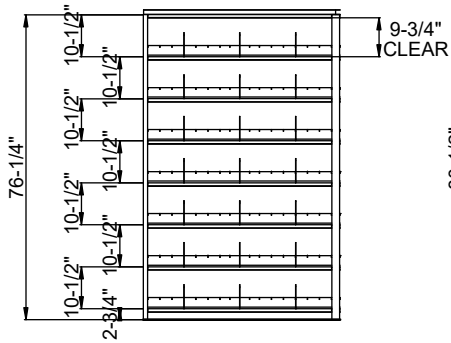

Elevation A

Elevation B

Paper Storage Linear Filing Inches *

Quik-Lok Shelving	2,002"	\$5.99
-------------------	--------	--------

System Weight Summary

Total Media Weight	*(Estimated On Fully Loaded Paper Storage Above)	4604.6 lbs
Total Equipment Weight	(Actual)	1238.8 lbs
Total System Weight		5843.4 lbs

AURORA SIDE-TO-SIDE FEATURES:

- Starter Base includes Deck & Overhead Anti-tip
- Adder Base includes Deck, Overhead Anti-tip & Carriage

AURORA 4-POST SHELVING FEATURES:

- Shelves Adjustable in 1-1/2" Increments
- 12" Deep Shelves
- 7 Openings Per Section
- 3 Dividers Per Shelf Included

Finish:

- Eco-Friendly Gloss-Tek
- 28 Standard Colors Available
- Plus 3 Metallic Finishes Available at Upcharge

Typicals-Side To Side (3' x 15')
76.25"H-Letter Size Application

* Designed For A 9' Ceiling Allowing 18" For Sprinkler Clearance
** List Price Applies To Exact Specifications And Layout Shown