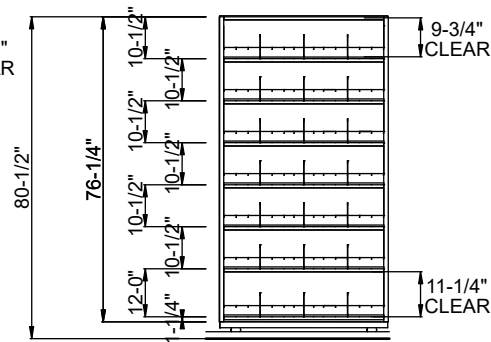

Elevation A

Elevation B

Paper Storage Linear Filing Inches *

Quik-Lok Shelving	2,002"	\$5.99
-------------------	--------	--------

System Weight Summary

Total Media Weight	*(Estimated On Fully Loaded Paper Storage Above)	4604.6 lbs
Total Equipment Weight	(Actual)	1238.8 lbs
Total System Weight		5843.4 lbs

AURORA SIDE-TO-SIDE FEATURES:

- Starter Base includes Deck & Overhead Anti-tip
- Adder Base includes Deck, Overhead Anti-tip & Carriage

AURORA 4-POST SHELVING FEATURES:

- Shelves Adjustable in 1-1/2" Increments
- 12" Deep Shelves
- 7 Openings Per Section
- 3 Dividers Per Shelf Included

Finish:

- Eco-Friendly Gloss-Tek
- 28 Standard Colors Available
- Plus 3 Metallic Finishes Available at Upcharge

Typicals-Side To Side (3' x 15')
76.25"H-Letter Size Application

* Designed For A 9' Ceiling Allowing 18" For Sprinkler Clearance
** List Price Applies To Exact Specifications And Layout Shown