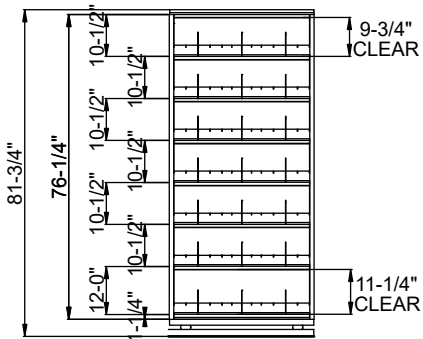

Elevation A

Elevation B

Paper Storage Linear Filing Inches *

Quik-Lok Shelving	1,708"	\$7.97
-------------------	--------	--------

System Weight Summary

Total Media Weight	*(Estimated On Fully Loaded Paper Storage Above)	4782.4 lbs
Total Equipment Weight	(Actual)	1248.95 lbs
Total System Weight		6031.35 lbs

AURORA SIDE-TO-SIDE FEATURES:

- Starter Base includes Deck & Overhead Anti-tip
- Adder Base includes Deck, Overhead Anti-tip & Carriage

AURORA 4-POST SHELVING FEATURES:

- Shelves Adjustable in 1-1/2" Increments
- 15" Deep Shelves
- 7 Openings Per Section
- 3 Dividers Per Shelf Included

FINISH:

- Eco-Friendly Gloss-Tek
- 28 Standard Colors Available
- Plus 3 Metallic Finishes Available at Upcharge

Typicals-Side To Side (8' x 10')
76.25"H-Legal Size Application

* Designed For A 9' Ceiling Allowing 18" For Sprinkler Clearance
** List Price Applies To Exact Specifications And Layout Shown