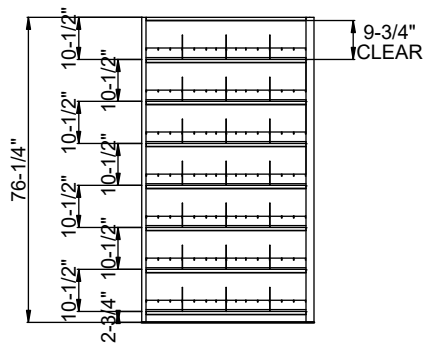

Elevation A

Elevation B

Paper Storage Linear Filing Inches *

Quik-Lok Shelving	1,708"	\$7.97
-------------------	--------	--------

System Weight Summary

Total Media Weight	*(Estimated On Fully Loaded Paper Storage Above)	4782.4 lbs
Total Equipment Weight	(Actual)	1248.95 lbs
Total System Weight		6031.35 lbs

AURORA SIDE-TO-SIDE FEATURES:

- Starter Base includes Deck & Overhead Anti-tip
- Adder Base includes Deck, Overhead Anti-tip & Carriage

AURORA 4-POST SHELVING FEATURES:

- Shelves Adjustable in 1-1/2" Increments
- 15" Deep Shelves
- 7 Openings Per Section
- 3 Dividers Per Shelf Included

FINISH:

- Eco-Friendly Gloss-Tek
- 28 Standard Colors Available
- Plus 3 Metallic Finishes Available at Upcharge

Typicals-Side To Side (8' x 10')
76.25"H-Legal Size Application

* Designed For A 9' Ceiling Allowing 18" For Sprinkler Clearance
** List Price Applies To Exact Specifications And Layout Shown