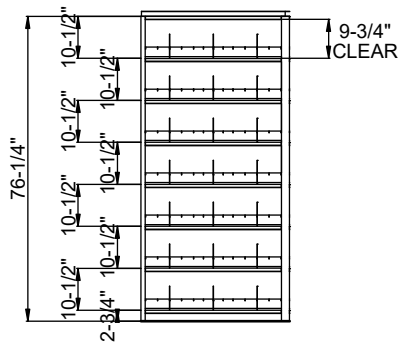

Elevation A

Elevation B

Paper Storage Linear Filing Inches *

Quik-Lok Shelving	1,820"	\$6.60
-------------------	--------	--------

System Weight Summary

Total Media Weight	*(Estimated On Fully Loaded Paper Storage Above)	4186 lbs
Total Equipment Weight	(Actual)	1126.59 lbs
Total System Weight		5312.59 lbs

AURORA SIDE-TO-SIDE FEATURES:

- Starter Base includes Deck & Overhead Anti-tip
- Adder Base includes Deck, Overhead Anti-tip & Carriage

AURORA 4-POST SHELVING FEATURES:

- Shelves Adjustable in 1-1/2" Increments
- 12" Deep Shelves
- 7 Openings Per Section
- 3 Dividers Per Shelf Included

Finish:

- Eco-Friendly Gloss-Tek
- 28 Standard Colors Available
- Plus 3 Metallic Finishes Available at Upcharge

Typicals-Side To Side (8' x 10')
76.25"H-Letter Size Application

* Designed For A 9' Ceiling Allowing 18" For Sprinkler Clearance
** List Price Applies To Exact Specifications And Layout Shown