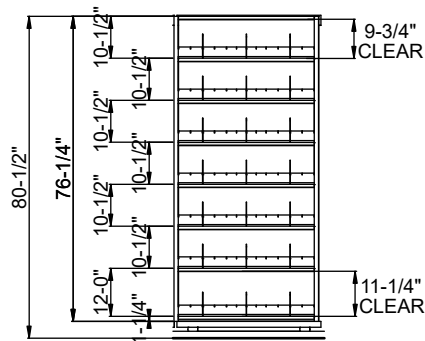

Elevation A

Elevation B

Paper Storage Linear Filing Inches *

Quik-Lok Shelving	1,820"	\$6.60
-------------------	--------	--------

System Weight Summary

Total Media Weight	*(Estimated On Fully Loaded Paper Storage Above)	4186 lbs
Total Equipment Weight	(Actual)	1126.59 lbs
Total System Weight		5312.59 lbs

AURORA SIDE-TO-SIDE FEATURES:

- Starter Base includes Deck & Overhead Anti-tip
- Adder Base includes Deck, Overhead Anti-tip & Carriage

AURORA 4-POST SHELVING FEATURES:

- Shelves Adjustable in 1-1/2" Increments
- 12" Deep Shelves
- 7 Openings Per Section
- 3 Dividers Per Shelf Included

Finish:

- Eco-Friendly Gloss-Tek
- 28 Standard Colors Available
- Plus 3 Metallic Finishes Available at Upcharge

Typicals-Side To Side (8' x 10')
76.25"H-Letter Size Application

* Designed For A 9' Ceiling Allowing 18" For Sprinkler Clearance
** List Price Applies To Exact Specifications And Layout Shown