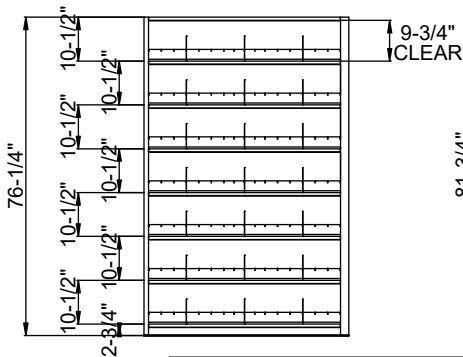

Elevation A

Elevation B

Paper Storage Linear Filing Inches *

Quik-Lok Shelving	2,968"	\$7.12
-------------------	--------	--------

System Weight Summary

Total Media Weight	*(Estimated On Fully Loaded Paper Storage Above)	8310.4 lbs
Total Equipment Weight	(Actual)	2119.57 lbs
Total System Weight		10430 lbs

AURORA SIDE-TO-SIDE FEATURES:

- Starter Base includes Deck & Overhead Anti-tip
- Adder Base includes Deck, Overhead Anti-tip & Carriage

AURORA 4-POST SHELVING FEATURES:

- Shelves Adjustable in 1-1/2" Increments
- 15" Deep Shelves
- 7 Openings Per Section
- 3 Dividers Per Shelf Included

FINISH:

- Eco-Friendly Gloss-Tek
- 28 Standard Colors Available
- Plus 3 Metallic Finishes Available at Upcharge

Typicals-Side To Side (10' x 12')

76.25"H-Legal Size Application

* Designed For A 9' Ceiling Allowing 18" For Sprinkler Clearance