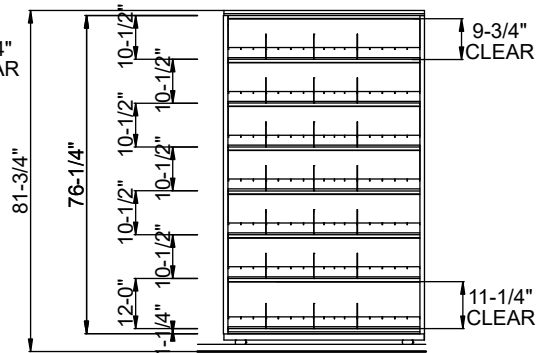

Elevation A

Elevation B

Paper Storage Linear Filing Inches *

Quik-Lok Shelving	2,968"	\$7.12
-------------------	--------	--------

System Weight Summary

Total Media Weight	*(Estimated On Fully Loaded Paper Storage Above)	8310.4 lbs
Total Equipment Weight	(Actual)	2119.57 lbs
Total System Weight		10430 lbs

AURORA SIDE-TO-SIDE FEATURES:

- Starter Base includes Deck & Overhead Anti-tip
- Adder Base includes Deck, Overhead Anti-tip & Carriage

AURORA 4-POST SHELVING FEATURES:

- Shelves Adjustable in 1-1/2" Increments
- 15" Deep Shelves
- 7 Openings Per Section
- 3 Dividers Per Shelf Included

FINISH:

- Eco-Friendly Gloss-Tek
- 28 Standard Colors Available
- Plus 3 Metallic Finishes Available at Upcharge

Typicals-Side To Side (10' x 12')

76.25"H-Legal Size Application

* Designed For A 9' Ceiling Allowing 18" For Sprinkler Clearance