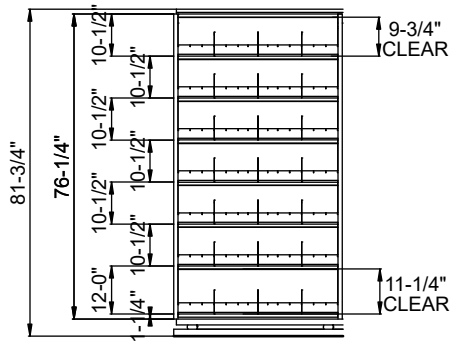

Elevation A

Elevation B

Paper Storage Linear Filing Inches *		
Quik-Lok Shelving	3,248"	\$7.11

System Weight Summary

Total Media Weight *(Estimated On Fully Loaded Paper Storage Above)	7470.4 lbs
Total Equipment Weight (Actual)	2187.84 lbs
Total System Weight	9658.24 lbs

AURORA SIDE-TO-SIDE FEATURES:

- Starter Base includes Deck & Overhead Anti-tip
- Adder Base includes Deck, Overhead Anti-tip & Carriage

AURORA 4-POST SHELVING FEATURES:

- Shelves Adjustable in 1-1/2" Increments
- 12" Deep Shelves
- 7 Openings Per Section
- 3 Dividers Per Shelf Included

Finish:

- Eco-Friendly Gloss-Tek
- 28 Standard Colors Available
- Plus 3 Metallic Finishes Available at Upcharge

Typicals-Side To Side (10' x 12')
76.25"H-Letter Size Application

* Designed For A 9' Ceiling Allowing 18" For Sprinkler Clearance
** List Price Applies To Exact Specifications And Layout Shown