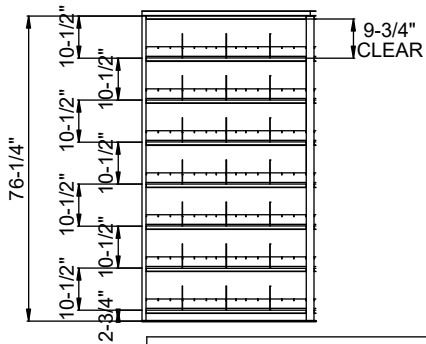

Elevation A

Elevation B

Paper Storage Linear Filing Inches *		
Quik-Lok Shelving	3,248"	\$7.11

System Weight Summary

Total Media Weight *(Estimated On Fully Loaded Paper Storage Above)	7470.4 lbs
Total Equipment Weight (Actual)	2187.84 lbs
Total System Weight	9658.24 lbs

AURORA SIDE-TO-SIDE FEATURES:

- Starter Base includes Deck & Overhead Anti-tip
- Adder Base includes Deck, Overhead Anti-tip & Carriage

AURORA 4-POST SHELVING FEATURES:

- Shelves Adjustable in 1-1/2" Increments
- 12" Deep Shelves
- 7 Openings Per Section
- 3 Dividers Per Shelf Included

Finish:

- Eco-Friendly Gloss-Tek
- 28 Standard Colors Available
- Plus 3 Metallic Finishes Available at Upcharge

Typicals-Side To Side (10' x 12')
76.25"H-Letter Size Application

* Designed For A 9' Ceiling Allowing 18" For Sprinkler Clearance
** List Price Applies To Exact Specifications And Layout Shown