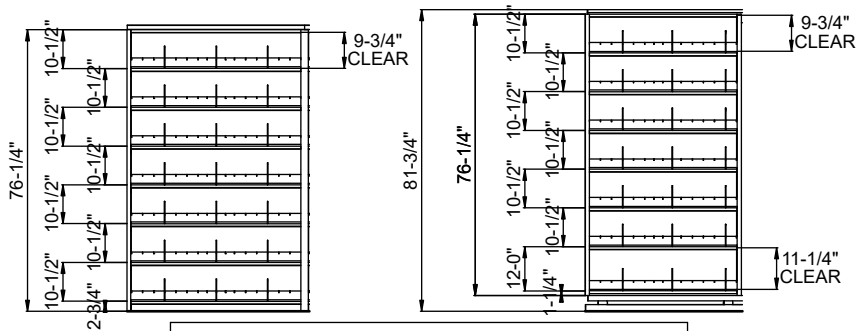

Elevation A

Elevation B

Paper Storage Linear Filing Inches *

Quik-Lok Shelving	11,788"	\$6.46
-------------------	---------	--------

System Weight Summary

Total Media Weight *(Estimated On Fully Loaded Paper Storage Above)	33006.4 lbs
Total Equipment Weight (Actual)	7909.67 lbs
Total System Weight	40916.1 lbs

AURORA SIDE-TO-SIDE FEATURES:

- Starter Base includes Deck & Overhead Anti-tip
- Adder Base includes Deck, Overhead Anti-tip & Carriage

AURORA 4-POST SHELVING FEATURES:

- Shelves Adjustable in 1-1/2" Increments
- 15" & 30" Deep Shelves
- 7 Openings Per Section
- 3 Dividers Per Shelf Included

FINISH:

- Eco-Friendly Gloss-Tek
- 28 Standard Colors Available
- Plus 3 Metallic Finishes Available at Upcharge

Typicals-Side To Side (20' X 20')

76.25"H-Legal Size Application

* Designed For A 9' Ceiling Allowing 18" For Sprinkler Clearance