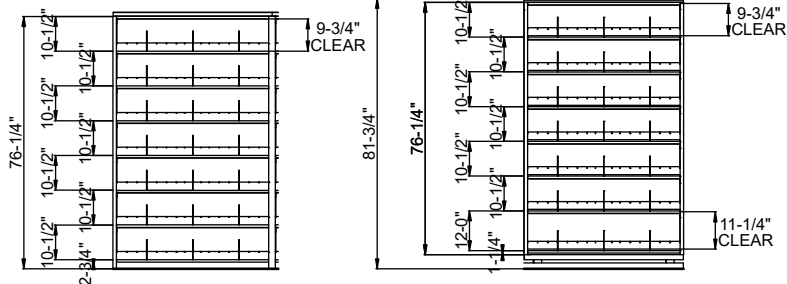

Elevation A

Elevation B

Paper Storage Linear Filing Inches *		
Quik-Lok Shelving	13,720"	\$6.44

System Weight Summary		
Total Media Weight	*(Estimated On Fully Loaded Paper Storage Above)	31556 lbs
Total Equipment Weight	(Actual)	8666.39 lbs
Total System Weight		40222.4 lbs

**AURORA SIDE-TO-SIDE FEATURES:**

- Starter Base includes Deck & Overhead Anti-tip
- Adder Base includes Deck, Overhead Anti-tip & Carriage

**AURORA 4-POST SHELVING FEATURES:**

- Shelves Adjustable in 1-1/2" Increments
- 12" & 24" Deep Shelves
- 7 Openings Per Section
- 3 Dividers Per Shelf Included

**FINISH:**

- Eco-Friendly Gloss-Tek
- 28 Standard Colors Available
- Plus 3 Metallic Finishes Available at Upcharge

Typicals-Side To Side (20' X 20')  
76.25"H-Letter Size Application

\* Designed For A 9' Ceiling Allowing 18" For Sprinkler Clearance  
\*\* List Price Applies To Exact Specifications And Layout Shown