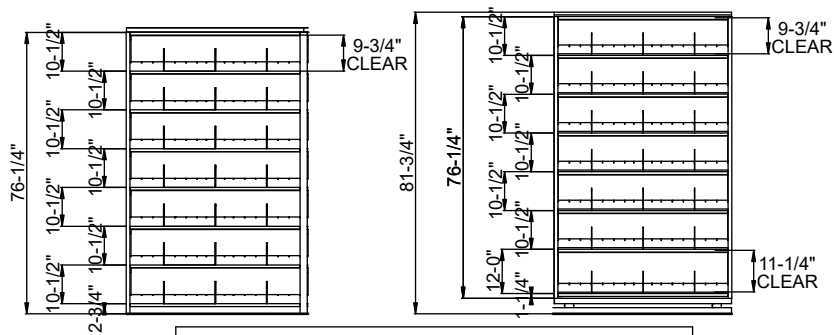

Elevation A

Elevation B

Paper Storage Linear Filing Inches *		
Quik-Lok Shelving	16.940"	\$6.78

System Weight Summary	
Total Media Weight *(Estimated On Fully Loaded Paper Storage Above)	47432 lbs
Total Equipment Weight (Actual)	11579.1 lbs
Total System Weight	59011.1 lbs

AURORA SIDE-TO-SIDE FEATURES:

- Starter Base includes Deck & Overhead Anti-tip
- Adder Base includes Deck, Overhead Anti-tip & Carriage

AURORA 4-POST SHELVING FEATURES:

- Shelves Adjustable in 1-1/2" Increments
- 15" & 30" Deep Shelves
- 7 Openings Per Section
- 3 Dividers Per Shelf Included

FINISH:

- Eco-Friendly Gloss-Tek
- 28 Standard Colors Available
- Plus 3 Metallic Finishes Available at Upcharge

Typicals-Side To Side (20' X 30')  
76.25"H-Legal Size Application

\* Designed For A 9' Ceiling Allowing 18" For Sprinkler Clearance  
\*\* List Price Applies To Exact Specifications And Layout Shown