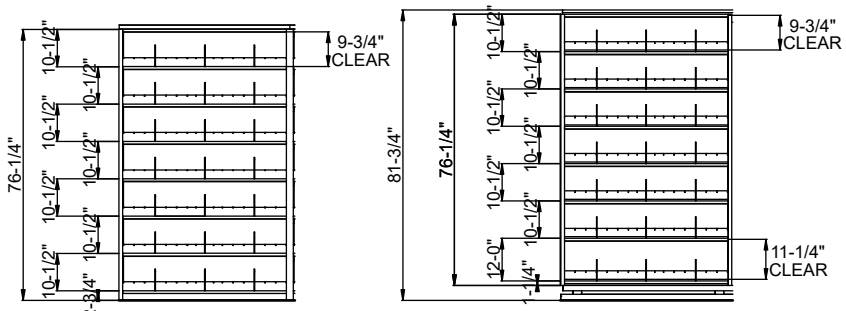

Elevation A

Elevation B

Paper Storage Linear Filing Inches *		
Quik-Lok Shelving	20,160"	\$6.38

System Weight Summary		
Total Media Weight	*(Estimated On Fully Loaded Paper Storage Above)	46368 lbs
Total Equipment Weight	(Actual)	12565.8 lbs
Total System Weight		58933.8 lbs

AURORA SIDE-TO-SIDE FEATURES:

- Starter Base includes Deck & Overhead Anti-tip
- Adder Base includes Deck, Overhead Anti-tip & Carriage

AURORA 4-POST SHELVING FEATURES:

- Shelves Adjustable in 1-1/2" Increments
- 12" & 24" Deep Shelves
- 7 Openings Per Section
- 3 Dividers Per Shelf Included

FINISH:

- Eco-Friendly Gloss-Tek
- 28 Standard Colors Available
- Plus 3 Metallic Finishes Available at Upcharge

Typicals-Side To Side (20' X 30')
76.25"H-Letter Size Application

* Designed For A 9' Ceiling Allowing 18" For Sprinkler Clearance
** List Price Applies To Exact Specifications And Layout Shown