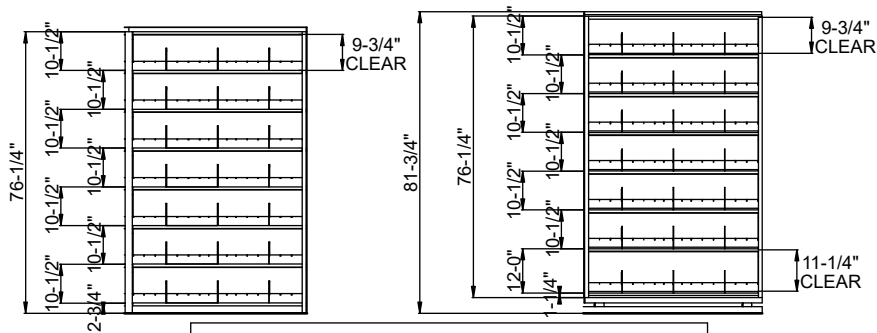

Elevation A

Elevation B

Paper Storage Linear Filing Inches *		
Quik-Lok Shelving	56,644"	\$7.03

System Weight Summary		
Total Media Weight	*(Estimated On Fully Loaded Paper Storage Above)	158603 lbs
Total Equipment Weight	(Actual)	39282.7 lbs
Total System Weight		197886 lbs

AURORA SIDE-TO-SIDE FEATURES:

- Starter Base includes Deck & Overhead Anti-tip
- Adder Base includes Deck, Overhead Anti-tip & Carriage

AURORA 4-POST SHELVING FEATURES:

- Shelves Adjustable in 1-1/2" Increments
- 15" & 30" Deep Shelves
- 7 Openings Per Section
- 3 Dividers Per Shelf Included

FINISH:

- Eco-Friendly Gloss-Tek
- 28 Standard Colors Available
- Plus 3 Metallic Finishes Available at Upcharge

Typicals-Side To Side (30' X 60')
76.25"H-Legal Size Application

* Designed For A 9' Ceiling Allowing 18" For Sprinkler Clearance
** List Price Applies To Exact Specifications And Layout Shown