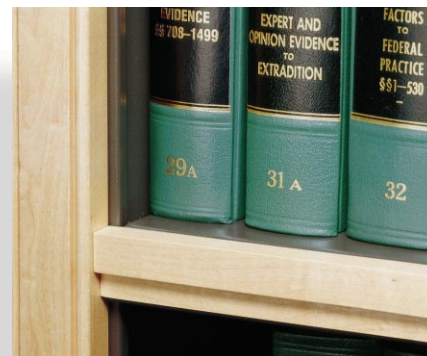

WOODTEK™

Diplomat

Notched detailing complements plinth under classic crown.

Contoured profile of shelf edge.

End panel has beaded detail on front edges.

600 South Lake St., Aurora, IL 60506 • Toll Free: 800-277-1699 • Fax: 630-897-6994
www.aurorastorage.com