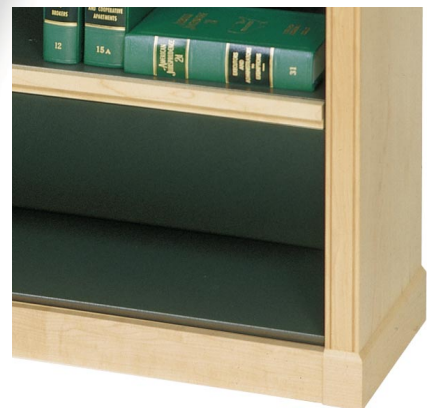

WOODTEK™

Diplomat

Notched detailing complements plinth under classic crown.

Contoured profile of shelf edge.

End panel has beaded detail on front edges.

600 South Lake St., Aurora, IL 60506 • Toll Free: 800-277-1699 • Fax: 630-897-6994
www.aurorastorage.com